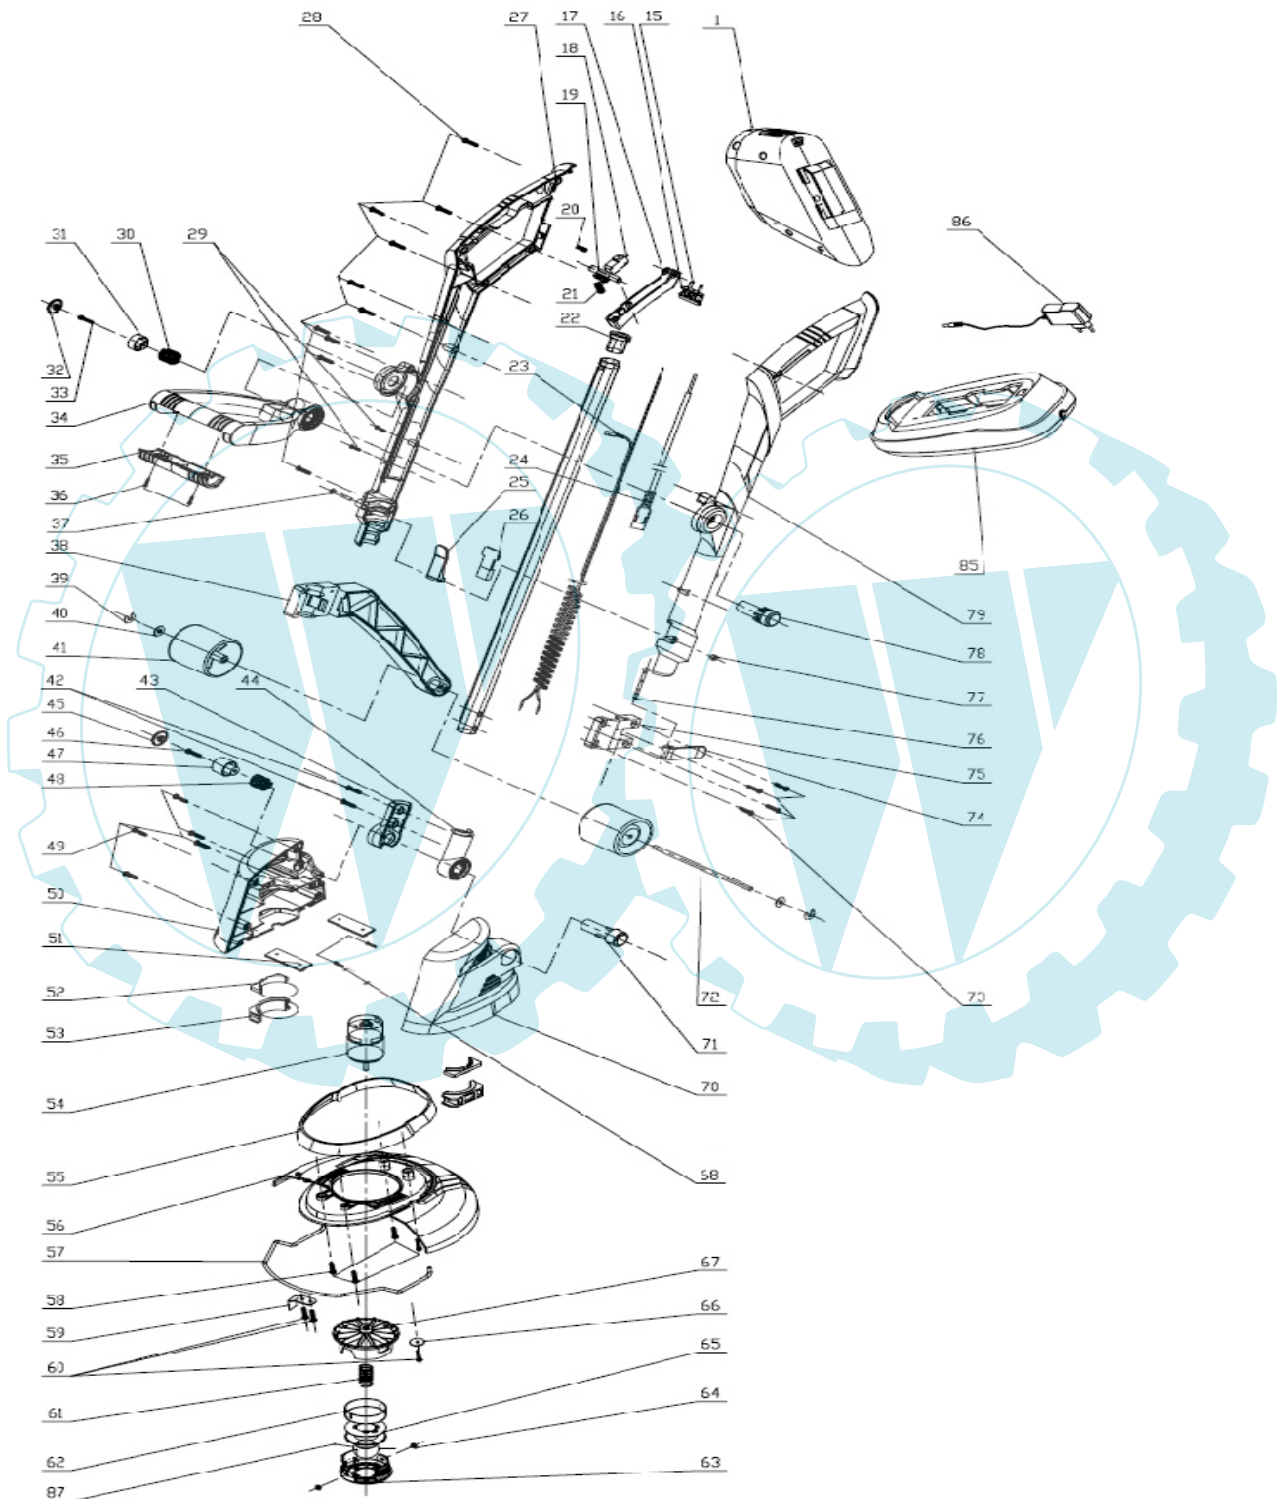

PowerG® EXPLOSIVE DRAWING

Grass Trimmer----ST04

File: 0020100736ZA

Version: 1.0

#BEZUG!

Spare Parts List

File: 0020100736ZA

Version: 1.0

Cordless Grass Trimmer----ST04

Pos. No	Part code	Part Description	QTY	losable	damage-able	Consum-able
1	736060A	battery pack	1			
15	736201	insert connector	2			
16	736005	connector	1			
17	736003R3001	tirger lever	1			
18	736701	switch	1			
19	736004R3001	button	1			
20	735502	spring	1			
21	736501	spring	1			
22	736006	suportor	1			
23	736702	spring cord	1			
24	736703	internal cord	1			
25	736101	lock button	1			
26	736007	strain relief	1			
27	736002R7042	right housing	1			
28	B400025FA	Cross recessed pan head tapping screws ST4.2X16	10			
29	B400007FA	Cross recessed pan head tapping screws ST2.9x16	2			
30	736502	spring	1			
31	736011R3001	cap	1			
32	736012R3001	cover	1			
33	B400025FA	Cross recessed pan head tapping screws ST4.2X16	1			
34	736008	front handle	1			
35	736009	cover	1			
36	B400025FA	Cross recessed pan head tapping screws ST4.2X16	2			
37	736803Z	screw	1			
38	736013	wheel base	1			
39	B282008H	"E" rings 5	2			
40	B504006H	Plain washers—Product grade A 6	2			
41	736015	Cross recessed pan head tapping screws ST4.2X16	2			
42	B400025FA	Cross recessed pan head tapping screws ST4.2X16	2			
43	736017R7042	right support	1			
44	736016R7042	left support	1			
45	736012R3001	cover	1			
46	B400025FA	Cross recessed pan head tapping screws ST4.2X16	1			
47	736019R3001	cover	1			
48	736502	spring	1			
49	B400025FA	Cross recessed pan head tapping screws ST4.2X16	5			
50	736021R7042	right lower housing	1